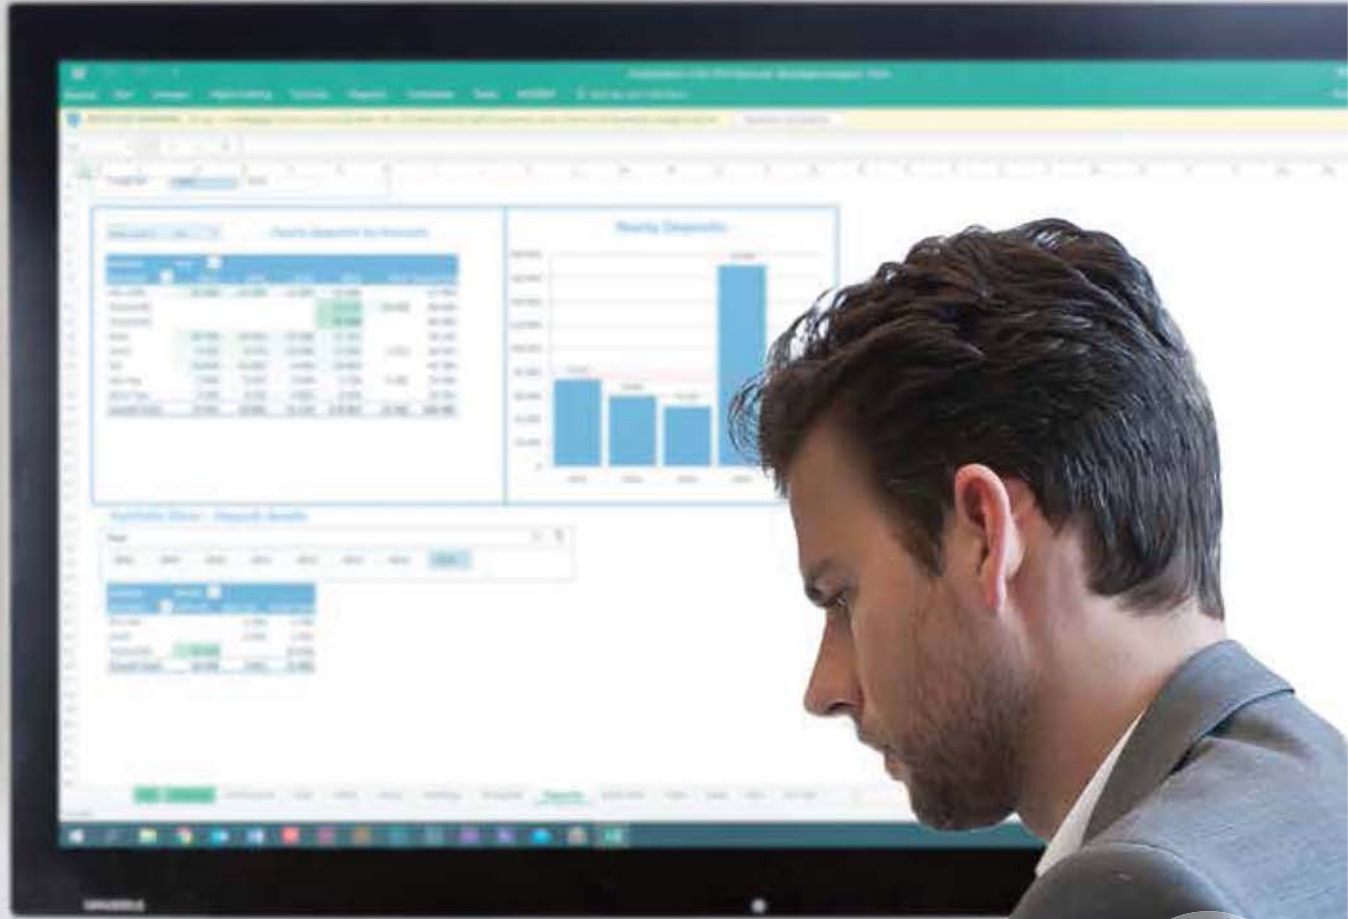

TECHNOLOGIES

i3SYNC PRO

PLUG & PLAY WIRELESS PRESENTING TOOL

Bringing technology to life.