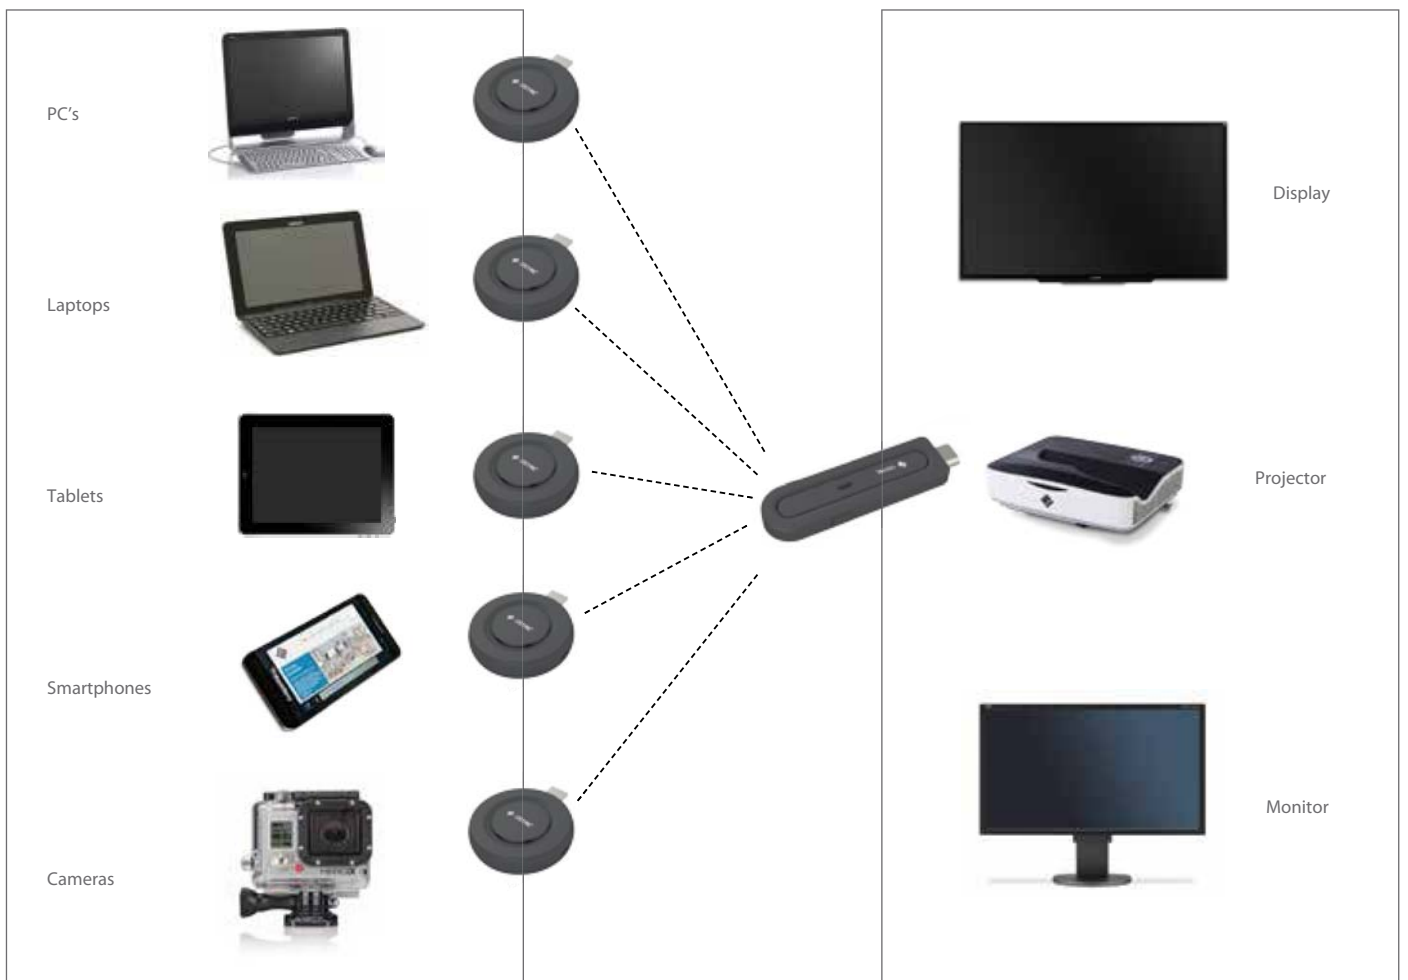

i3SYNC PRO Wireless HDMI Presentation System

CLEAN DESK

Say goodbye to the meeting situation where you have to search for the right cable or where every participant has to bring their own connection cable; i3SYNC PRO is a tiny, wireless HDMI device with a sleek design. It fits perfectly in a clean meeting room.

Switch between screens with the push of a button. The device allows up to 254 users to share their screen, which promotes collaboration and flexibility in the meeting room.

SAVE TIME

Messy cables or adjustments of resolutions are problems of the past. i3SYNC PRO is a true plug-and-play device: it allows you to share your screen instantly without installation and cables, which saves you and your team precious time.

i3SYNC PRO

FEATURES

- Wireless streaming of video & audio
- Plug & play (no drivers required)
- Switch instantly from one presenter to another: just push your button
- Up to 254 unique users in one room
- Compatible with all HDMI devices: pc, laptop, tablets, smartphones, camera,... it doesn't matter
- OS independent: Windows, Mac, Android, Linux, ...
- Flexible & compact: 5x5cm
- Warranty: 2 years

EASY PRESENTING: CLICKING = SHARING

All participants can connect a unique HDMI transmitter to their device. A single click on the button is all they need to share their screen with the other participants.